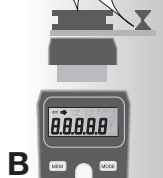

m/min **0.10 – 1999**

ft/min **0.40 – 6550**

in/min **4.00 – 78700**

m/sec **0.10 – 33.3**

ft/sec **0.10 – 109**

m **0.00 – 99999**

ft **0.00 – 99999**

in **0.00 – 99999**

MEM

MODE

A click

C

setting  $\varnothing 6''$