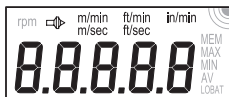

**Digital Hand-Tachometer TE**  
**Tachymètre Numérique Portatif TE**  
**Tachómetro digital manual TE**  
**Tachimetro digitale a mano TE**

N0002.076

MODE

▶ rpm ▶ **m/min** ▶ m/sec ▶ ft/min ▶ ft/sec ▶ in/min ▶ m ▶ ft ▶ in ▶

m/min **0.10 – 1999**

ft/min **0.40 – 6550**

in/min **4.00 – 78700**

m/sec **0.10 – 33.3**

ft/sec **0.10 – 109**

m **0.00 – 99999**

ft **0.00 – 99999**

in **0.00 – 99999**