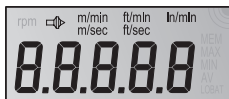

**Digital Hand-Tachometer**  
**Tachymètre Numérique Portatif**  
**Tachómetro digital manual**  
**Tachimetro digitale a mano**

N0000.930 A

MODE

▶ rpm ▶ **m/min** ▶ m/sec ▶ ft/min ▶ ft/sec ▶ in/min ▶ m ▶ ft ▶ in ▶

m/min **0.10 – 1999**

ft/min **0.40 – 6550**

in/min **4.00 – 78700**

m/sec **0.10 – 33.3**

ft/sec **0.10 – 109**

m **0.00 – 99999**

ft **0.00 – 99999**

in **0.00 – 99999**