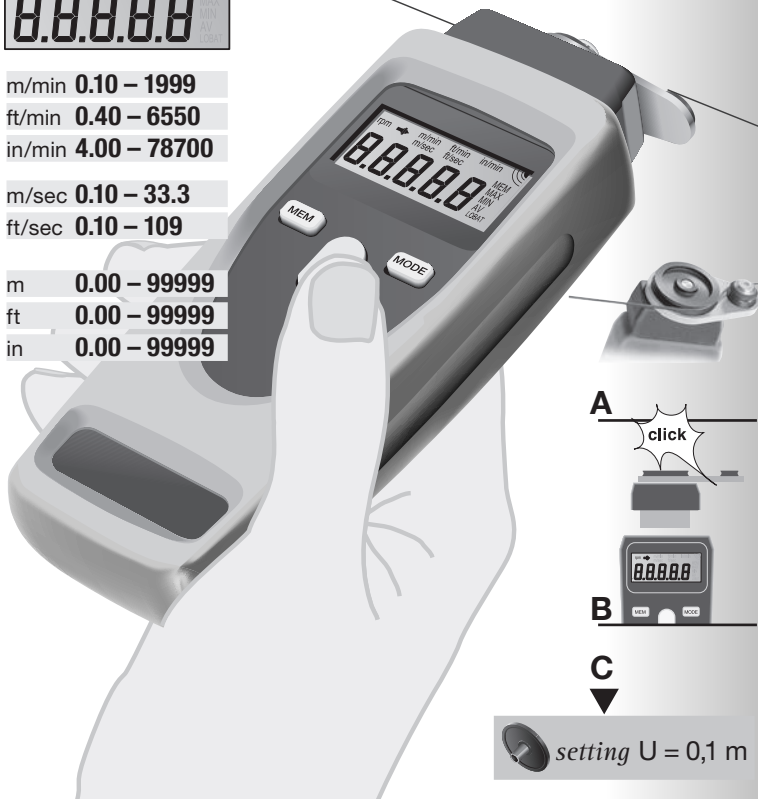

**Digital Hand-Tachometer**  
**Tachymètre Numérique Portatif**  
**Tachómetro digital manual**  
**Tachimetro digitale a mano**

N0000.930 A

MODE

▶ rpm ▶ **m/min** ▶ m/sec ▶ ft/min ▶ ft/sec ▶ in/min ▶ m ▶ ft ▶ in ▶

m/min **0.10 – 1999**

ft/min **0.40 – 6550**

in/min **4.00 – 78700**

m/sec **0.10 – 33.3**

ft/sec **0.10 – 109**

m **0.00 – 99999**

ft **0.00 – 99999**

in **0.00 – 99999**

A

click

B

C

setting U = 0,1 m