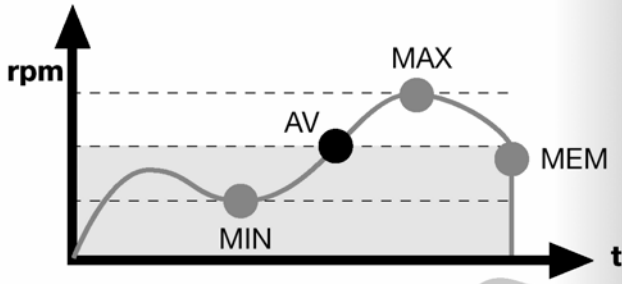

$\pm 0.02\%$ ± 1 digit (for rpm)

auto power off 30 sec (Data store)

$0^{\circ} \dots 50^{\circ} \text{C}$ / $32^{\circ} \dots 122^{\circ} \text{F}$

$-20^{\circ} \dots 70^{\circ} \text{C}$ / $-4^{\circ} \dots 158^{\circ} \text{F}$